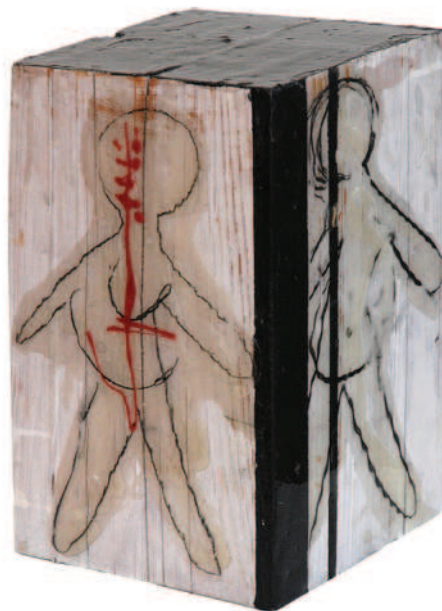

Presenta ad ARTOUR-O:

Claudia Ballezio, Tang Jue

*The gallery, born with ARTOUR-O in Florence 2006, since the very beginning has shown a strong will to focus on research in international contemporary arts. Nowadays it is a multidisciplinary centre for research and education to arts. It ranges from photography to mixed techniques.*

**Claudia Balesio\***  
senza titolo, 2007  
tecnica mista  
25x15x15

*\*ARTOUR-O in Città: Grand Hotel Cavour*

**Tang Jue**  
ai due lati del Pacifico, 2007  
fotografia su forex  
50x70

**Tang Jue**  
ai due lati del Pacifico, 2007  
fotografia su forex  
50x70