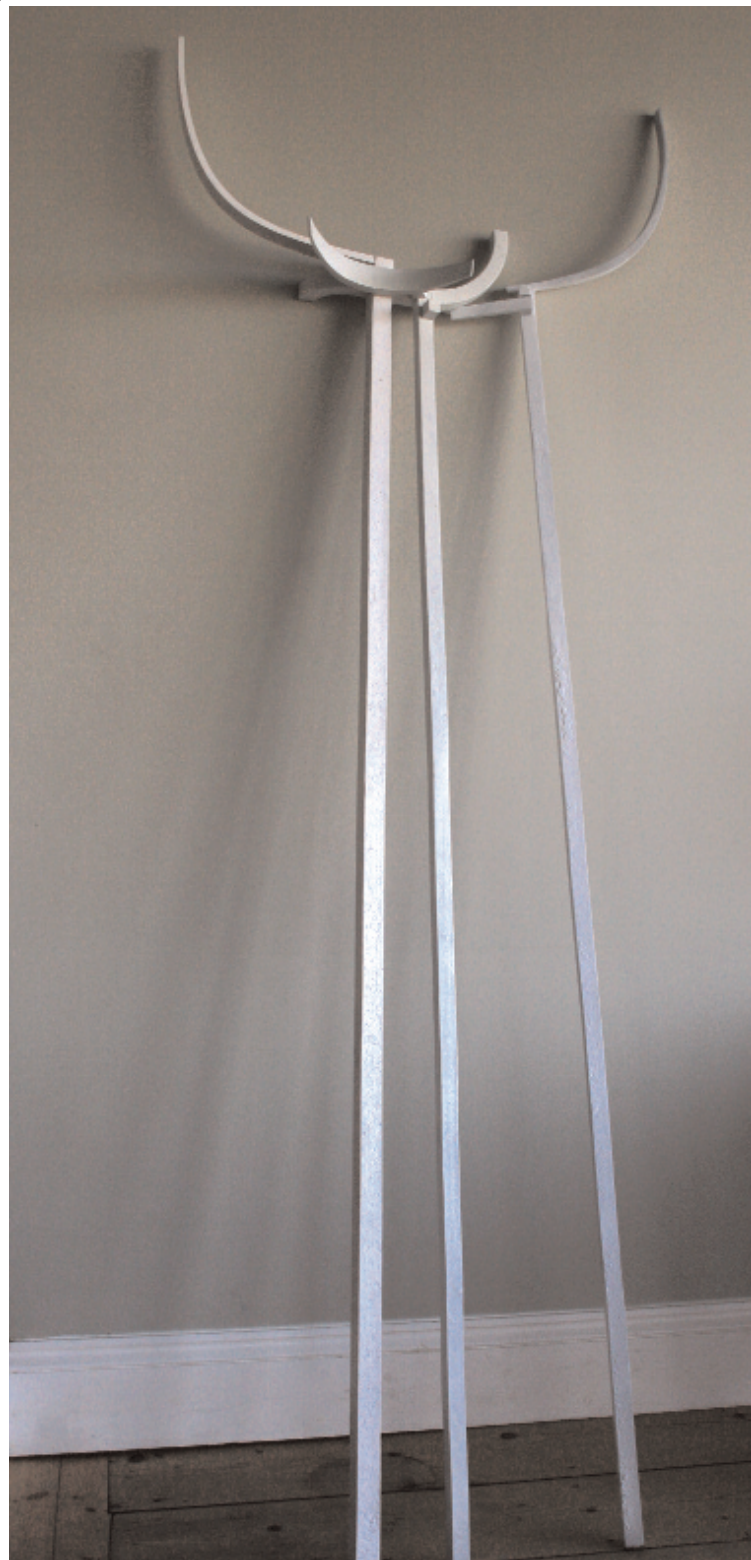

Jonathan Clarke
Staves, 2008
cast aluminium unique
188x36
212x46

Sandra Blow RA
Unique works, 2006
paper on canvas
50x50

Sandra Blow RA
Unique works, 2006
paper on canvas
50x50